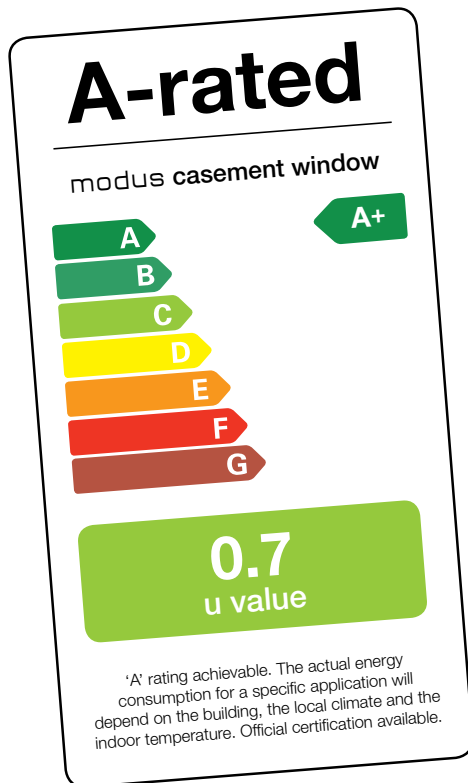

Energy efficiency excellence

Advanced technical performance as standard

Better energy efficiency is one of the main reasons why homeowners replace their windows. So if you've decided to take the plunge, you probably want to ensure you get the best possible performance for your budget? Modus is a completely new window system design, so it offers better thermal performance than rival systems. We're talking U-values of 0.7 and BFRG Window Energy Ratings (WERs) of A+ achievable.