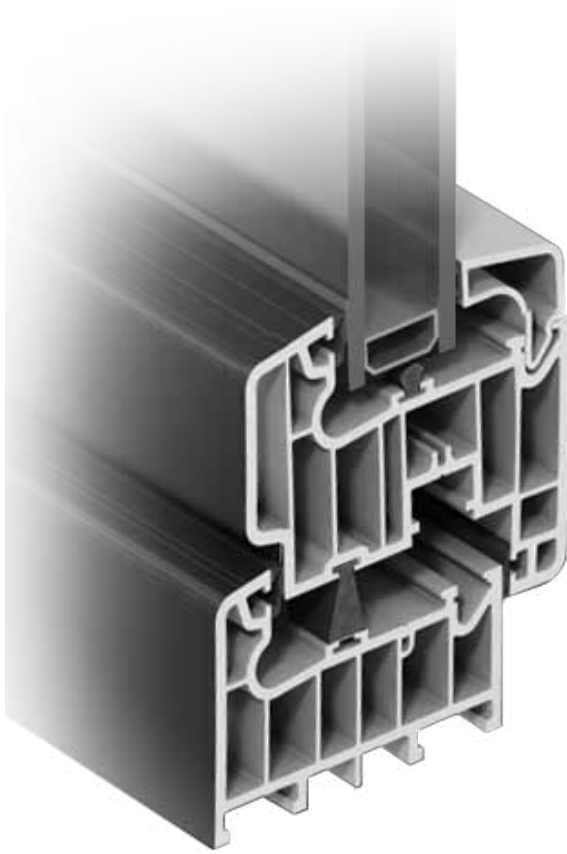

▲ For sophisticated looks, choose the flush internal aesthetics of the flush and slim rebate sash options

Safe as houses

high-security built-in

All modern, internally-beaded windows are secure, but Modus raises the bar again. Its six-chamber profile design makes frames inherently stronger to prevent twisting under extreme pressure, whilst new door reinforcements further protect against attempted forced entry.