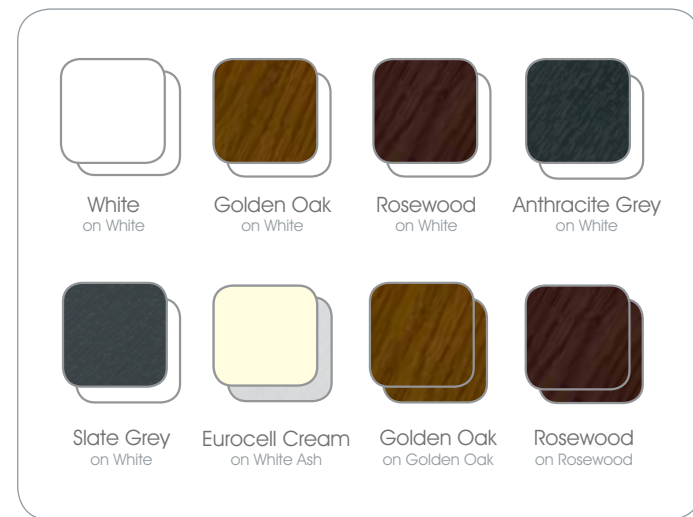

*The Bretton*

*The Chelmorton*

*The Litton*

# Add a splash of colour

---

From vibrant red to tranquil green to subtle grey, the colour of your door makes a statement about you and your home. The Dales Collection now gives you a choice of 13 distinctive exterior colours for a highly personal finish. All of our doors are white on the inside as standard, with colour both sides available as an option.

## Frame colour options

# Door colour options