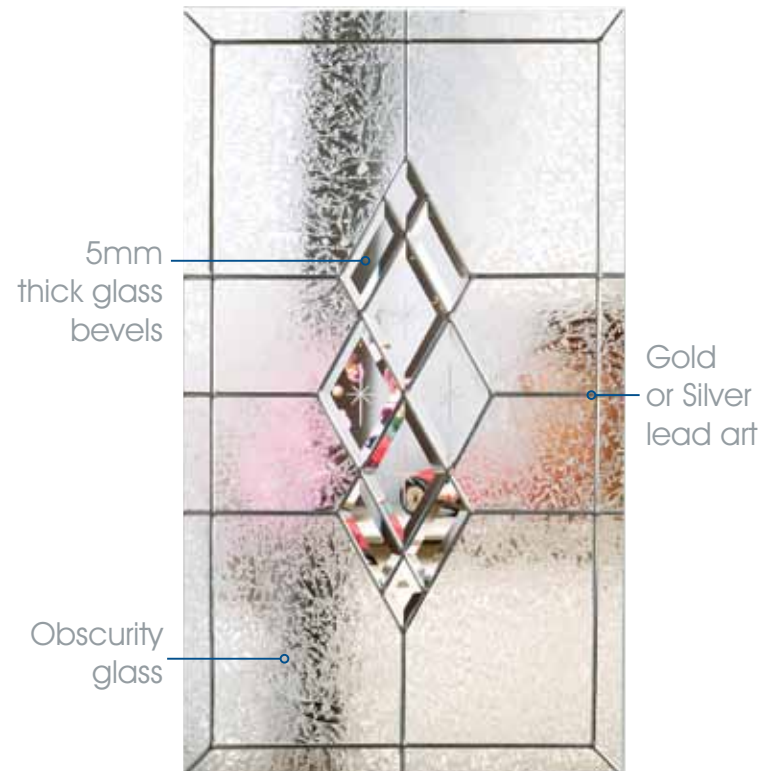

Through the looking glass

your choice of stunning glass designs

Beauty that shines through

You can choose from bold half-glazing, through to contemporary arches and traditional glazing infused with decorative picture art. From traditional designs to abstract geometric shapes and colourful glass options, we're sure to have a design for you. Our new wider range of glazing options enables you to add the finishing touch to your door and complement your home.

All of our glass designs are made using the highest quality materials, so glass colours will remain bright and vibrant for years to come. Manufactured using traditional techniques and finished by hand, our glass options offer the best possible finish.

Triple-glazed options

We offer an extensive range of triple-glazed glass in many stunning designs including some Gold and Silver lead options. Constructed using hand-cut bevels and textured glass pieces, triple-glazed units are beautiful additions to any door design. What's more, they offer excellent thermal and sound insulation properties, as well as providing extra security thanks to the additional strength.

Triple-glazed unit